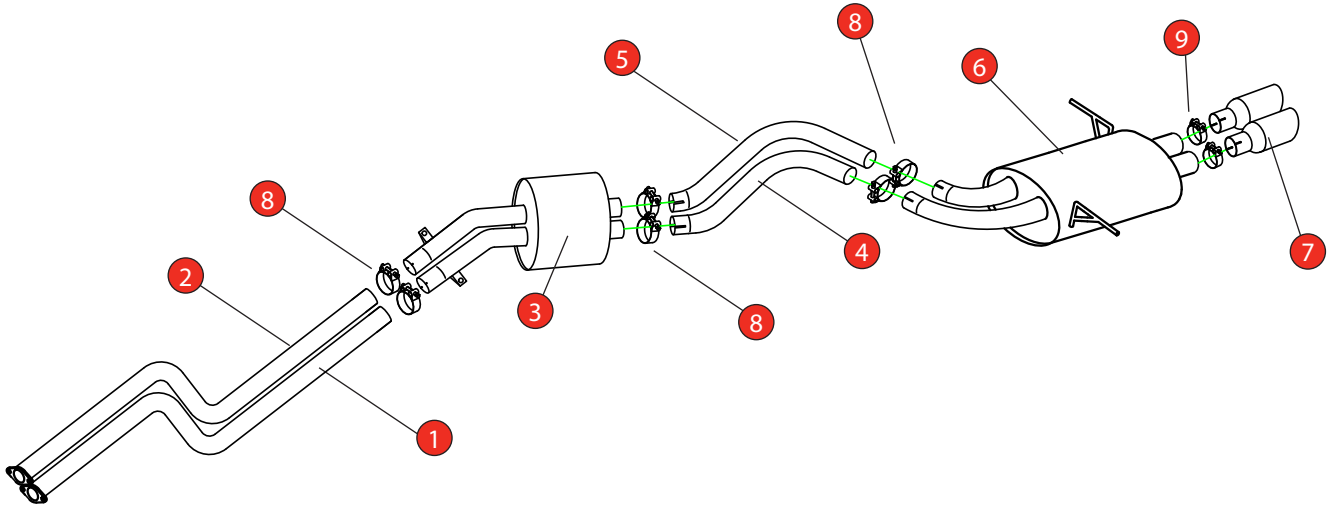

Car	BMW 3 Series, 320/325/330 (E46)	Part No.	SBM093D
Year	2000-2006	Fit Kits	411FK
Notes	Where not supplied use original fittings.	Features	Pipe Diameter:- 50mm

Estimated Fitting Time: 1.5 Hours

NO.	PART NO.	DESCRIPTION	QTY
1	873BM	L/H Front Pipe	1
2	874BM	R/H Front Pipe	1
3	875BM	Centre Silencer	1
4	876BM	L/H Link Pipe	1
5	877BM	R/H Link Pipe	1
6	878BM	Rear Silencer	1
7	Z043.10063	Ø83mm Polished Daytona Trim	2
Fit Kit			
8	Z016.10002	51-55mm Clamp	6
9	Z016.10070	66mm H/D Clamp	2

DATE	08/02/2023
ISSUE	00
AUTHORISED	S Shipley

NOTE: ENSURE SCORPION SYSTEM IS CLEAR OF MOVING PARTS AND ALL ORIGINAL FUNCTIONS WORK CORRECTLY.

STAY CONNECTED TO RED POWER.